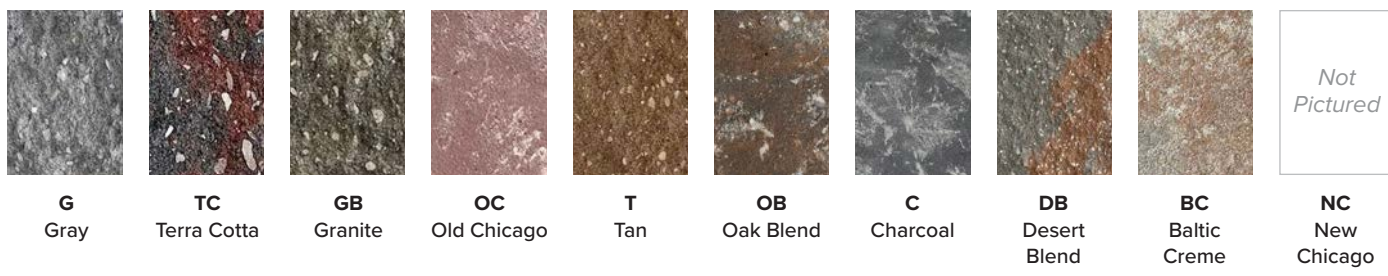

Natural Flagstone [VIEW ONLINE ▶](#)

PRODUCT NAME		SKU	PRICE PALLET	PRICE HAND-PICKED	THICKNESS	DESCRIPTION
Arkansas Black		RK237	.21/lb	.26/lb	1 ½"-2"	Dark blue to black sandstone,
Artic Brown		RK234	.18/lb	.22/lb	1 ½"-2"	Peach colored flagstone,
English Garden		RK230	.25/lb	.31/lb	1"-2"	Dark blue-grey color,
Golden Quartz		RK207	.31/lb	.37/lb		(Rocky Mountain) gold w/silver and gray colors mixed. Very hard and uniform in thickness. Has sparkle of mica and quartz specks in surface.
Golden Splendor	Tumbled	RK223	.37/lb	.44/lb		Gold quartz w/silver flaking, tumbled for a weathered look.
Knoxville		RK283	.18/lb	.22/lb		Tan to light brown sandstone.
Oklahoma Blue/Brown		RK227	.18/lb	.22/lb	1 ½"-2"	Blue and brown color
Shadow Gray	Tumbled	RK224	.36/lb	.42/lb		Silver & brown tones, tumbled for a weathered look.
Silvermist		RK210	.21/lb	.26/lb		Gray/Blue colored flagstone
Storm Mtn Quartz		RK231	.30/lb	.36/lb	1 ½"	Gray/charcoal quartzite w/silver mica.
Pennsylvania Blue		RK204	.46/lb	.46/lb	1 ½"-2"	

Stepping Stones & Pavers [VIEW ONLINE ▶](#)

PRODUCT NAME	SKU	COLOR CODE	PRICE	DIMENSION	WEIGHT	QTY/PALLET
Square						
	12" Square	SS12 +	C, DB ,G, OB, T, TC	2.65	12"x 2"	21 lbs 144
Holland Paver						
	Regular	MMHS +	C, OB, TC	.85	4 x 8 x 2 ¾	6 lbs 528
	Tumbled	MMTHS+	OB, TC	1.20		
Multi-Shaped						
	Aged Cordobay <i>3pc sets, sold by pallet layers</i>	MMAC	BC, OB, OC	67.99 / layer	11.63 sqft / layer	11 layers