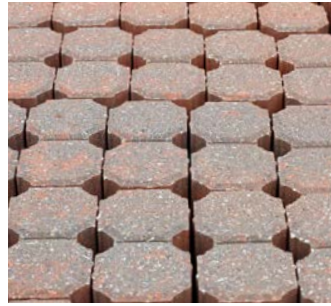

*Drain Stones

Clearance: $.49/ea
Reg: $2.49
OCDS