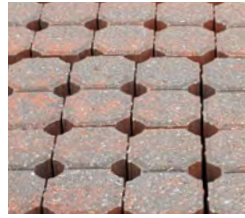

*Drain Stones

Clearance: $.49/ea

Reg: $2.49

OCDS