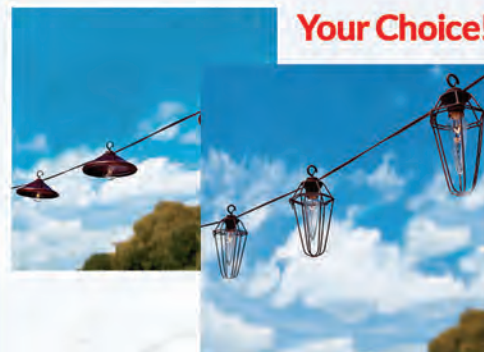

Your Choice!

Reg. $39.99

SALE $14.99

Retro Cafe Patio Light Sets

10 Light, On Brown or Bronze Low Lead Wire, 12" Lead Cord, 17" Bulb Spacing, 12" Tail Cord, Connects Up To 6 Sets Together.

GER2201390/GER2201420

Save big on these deals, now through the month of April or while supplies last.